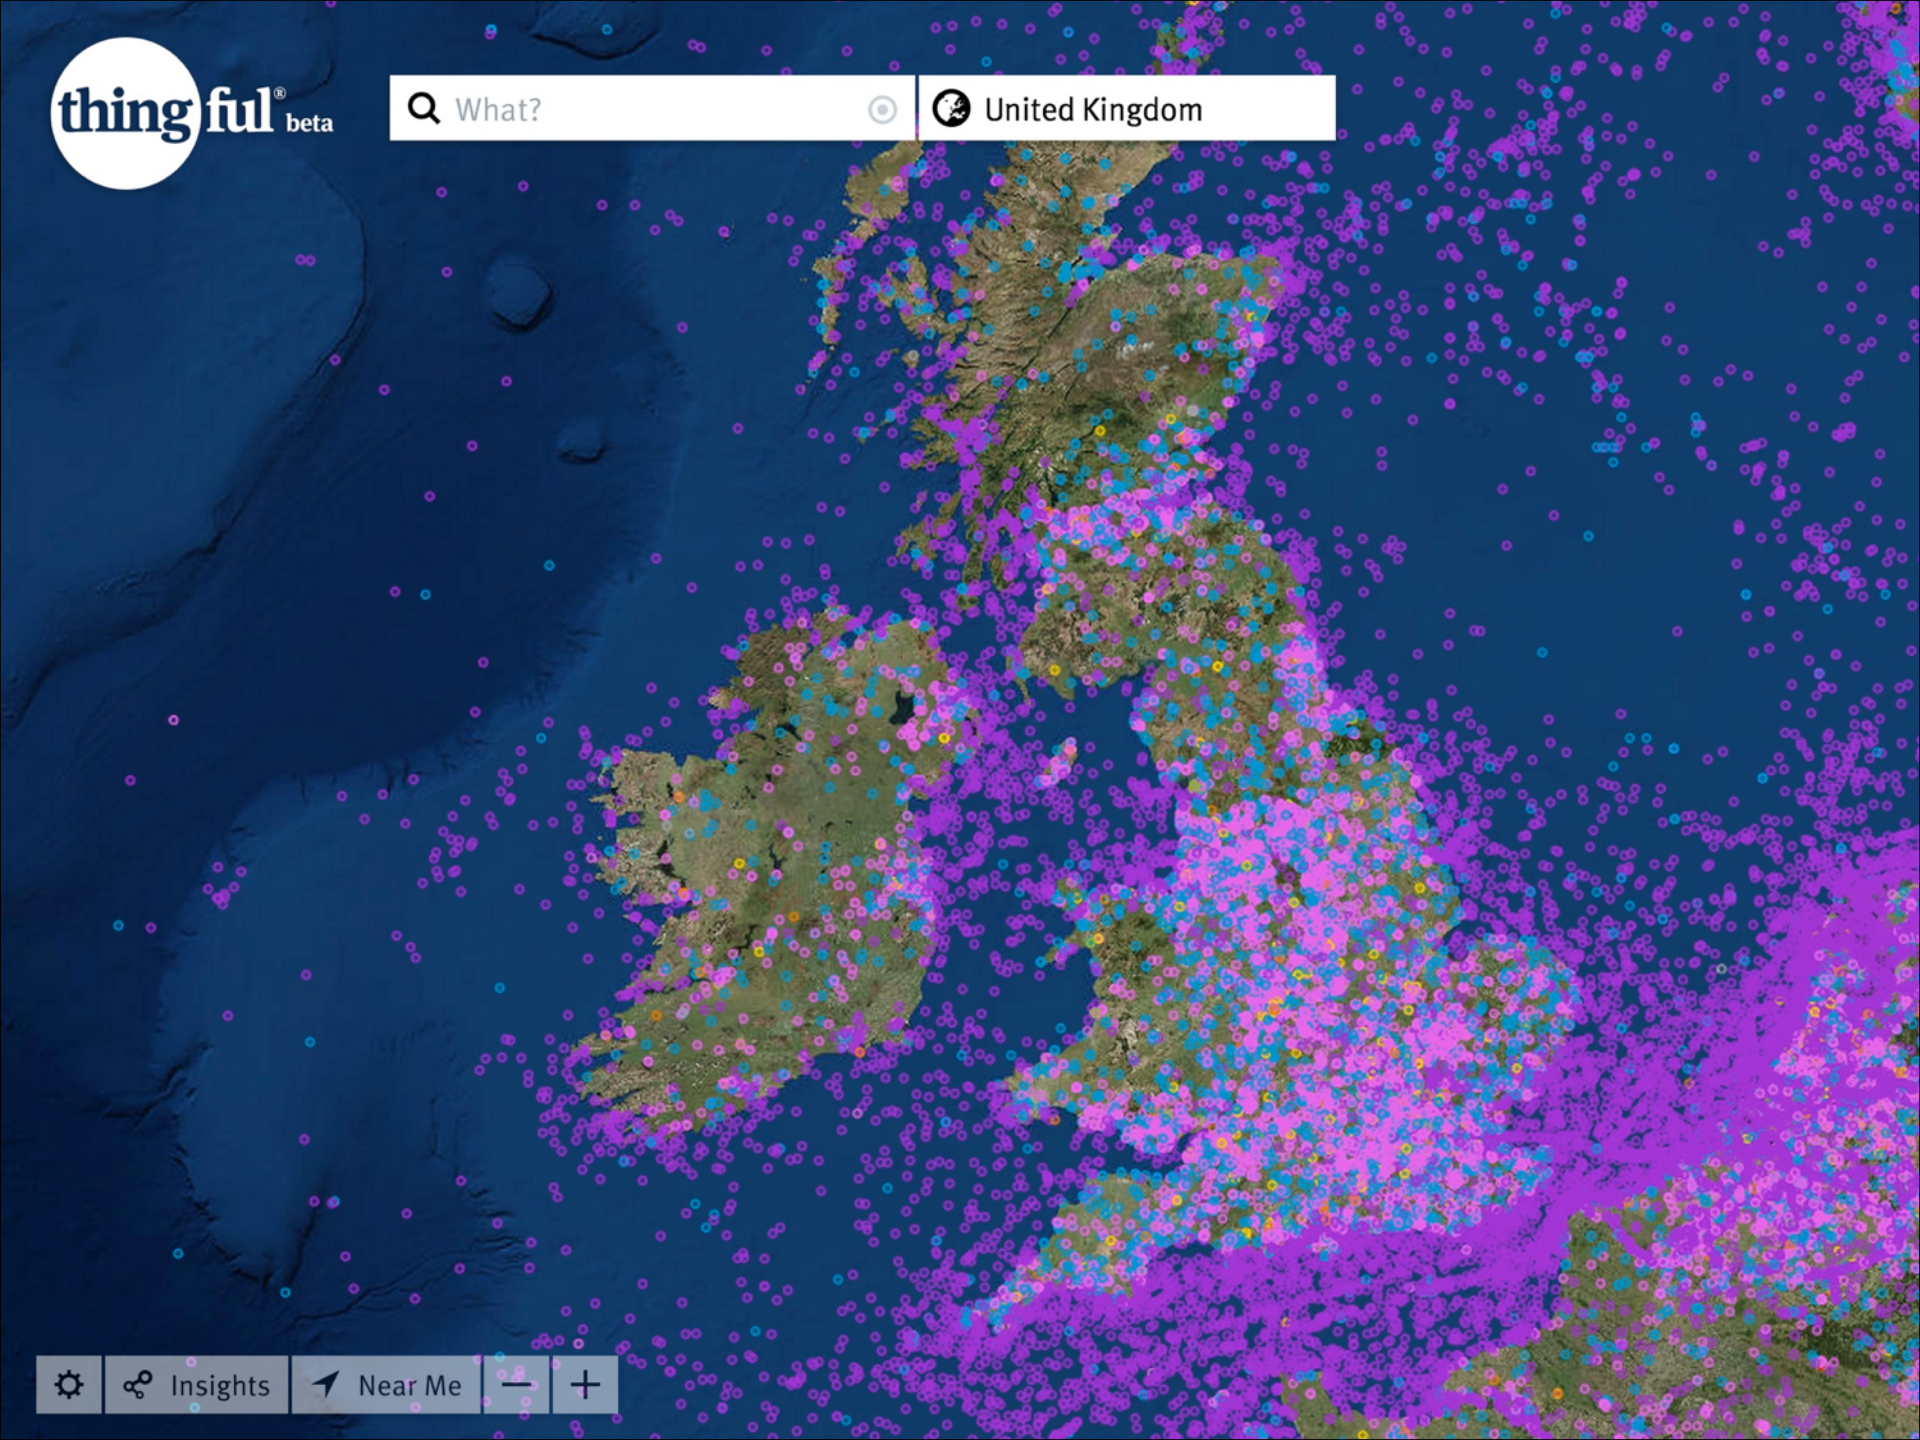

thingful

image from <http://www.academia.dk/Blog/a-canary-in-a-coal-mine-in-the-19th-century-and/>

thingful[®]

Search Engine
for the
Internet of Things

thingful.net

Environment Refresh X

Weather Station

Personal Weather Station: Seia, Guarda, Serra da Estrela, Portugal