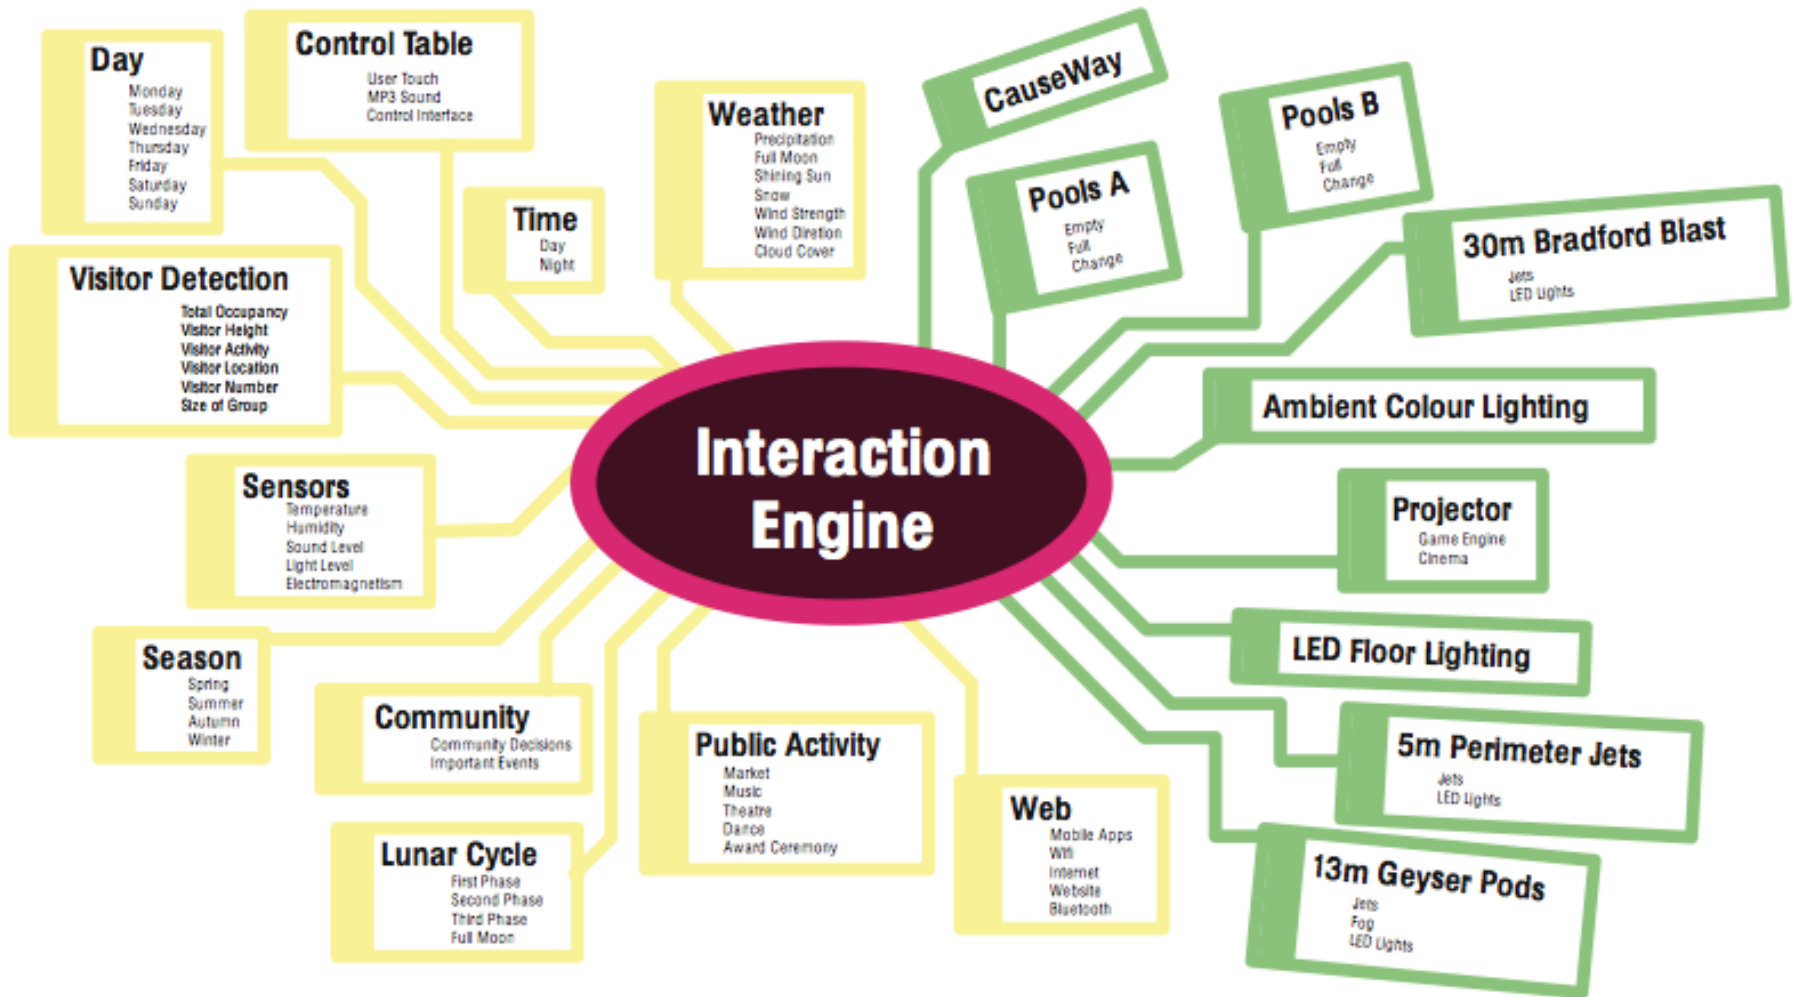

LATEST NEWS

Crowdsourcing + Open Data evolving into commercial

Store, share & discover realtime sensor, energy and environment data from objects, devices & buildings around the world. Pachube is a convenient, secure & scalable platform that helps you connect to & build the 'internet of things'. [SIGNUP](#)

Interaction Engine

Handrail

Weather Sensors

Projector

WiFi

6 people are trying to make a big circle

Projection

Mist Machines

Bradford Blast

Ambient Color Lighting

2 people are laying on the floor

Middle Big Jets

LED Floor Lighting

Perimeter Jets

Infrared Sensors

Cameras
 Total Occupancy
 Visitor Height
 Visitor Activity
 Visitor Location
 Visitor Number
 Size of group

a person is jumping

2 adults and 2 kids are holding hands

2 people are walking together

- INPUTS**
- OUTPUTS**
- ANOTHER LIFE**

This diagram shows the inputs (inputs) and outputs (green) that make up connect to the interactive engine we propose. As time goes by it will be possible to add other connections to the engine.