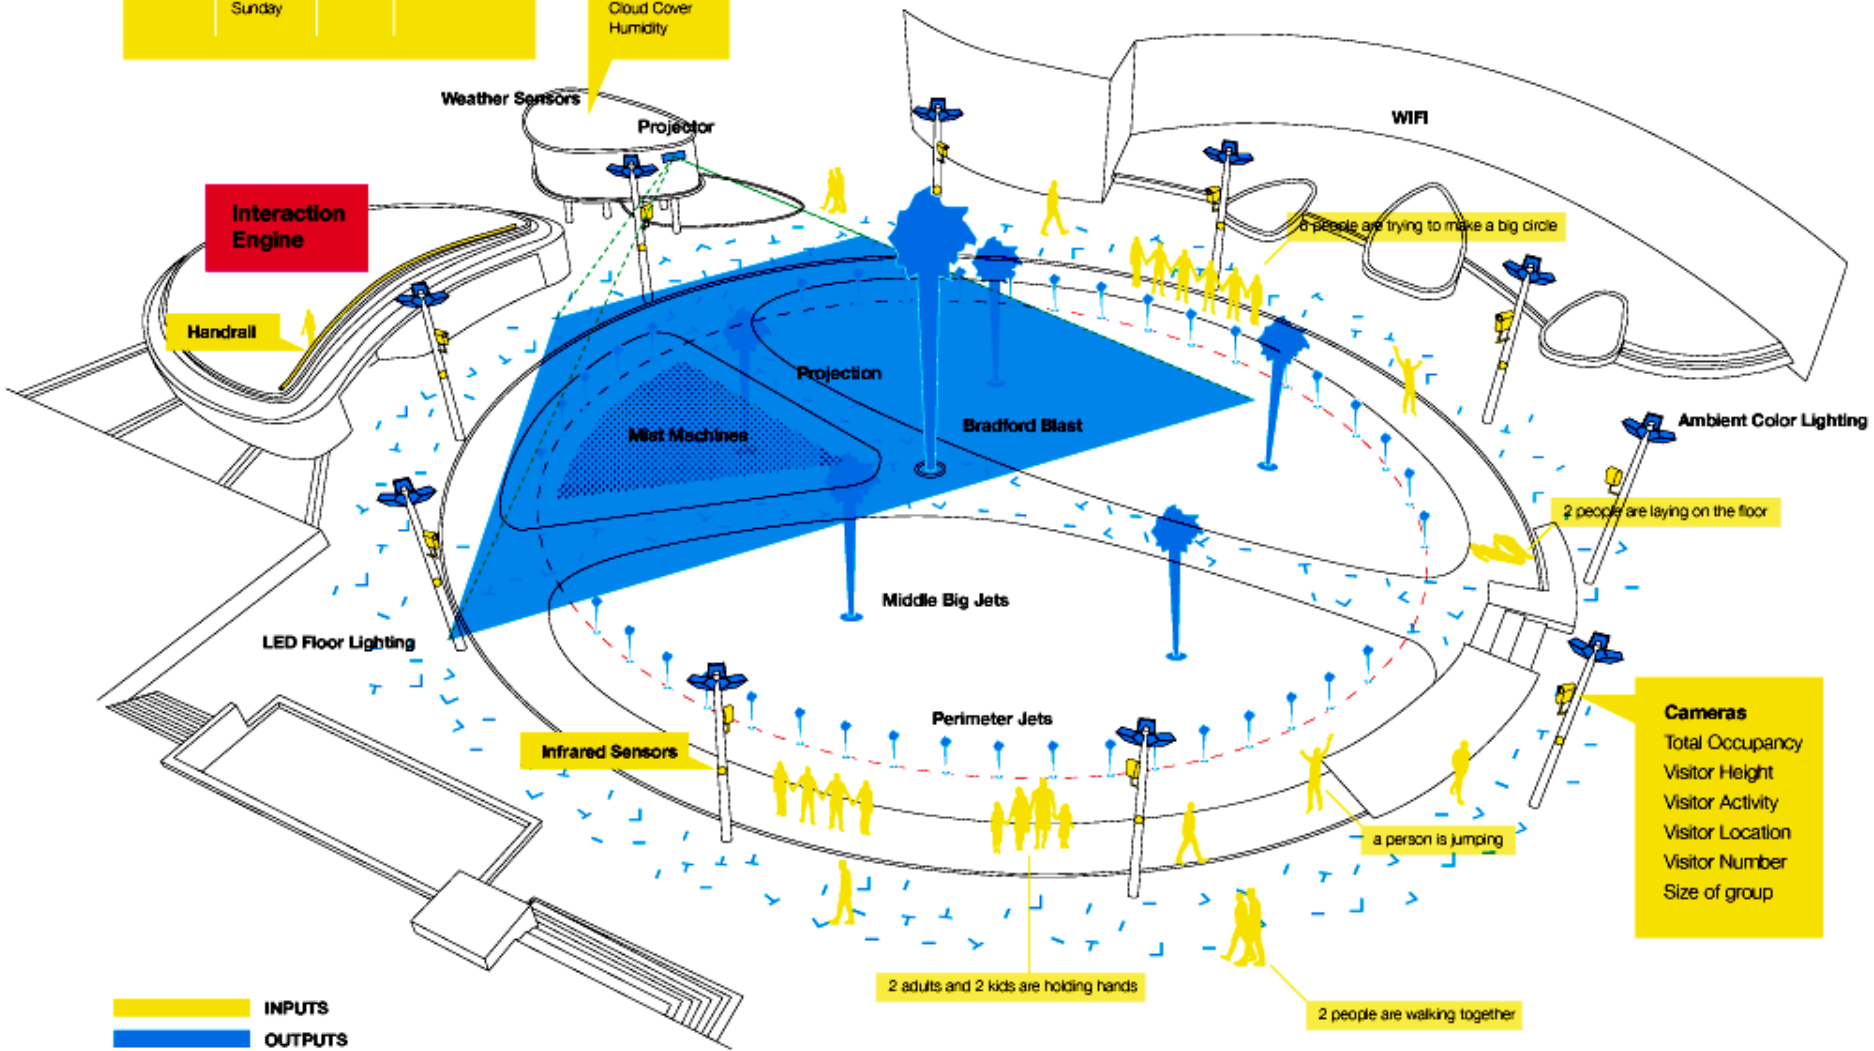

[USE A FEED](#)

LATEST NEWS

designing, constructing

configuring, interacting

making decisions

taking ownership, building memories

ANOTHER LIFE

Season	Day	Time	Lunar Cycle	Weather
Spring	Monday	Day	First Phase	Precipitation
Summer	Tuesday	Night	Second Phase	Full moon
Autumn	Wednesday		Third Phase	Shining Sun
Winter	Thursday		Full Moon	Snow
	Friday			Wind Strength
	Saturday			Wind Direction
	Sunday			Cloud Cover
				Humidity

Interaction Engine

Handrail

Weather Sensors

Projector

WiFi

6 people are trying to make a big circle

Projection

Mist Machines

a person is jumping

2 adults and 2 kids are holding hands

2 people are walking together

- INPUTS**
- OUTPUTS**
- ANOTHER LIFE**

This diagram shows the inputs (inputs) and outputs (green) that make up connect to the interactive engine we propose. As time goes by it will be possible to add other connections to the engine.