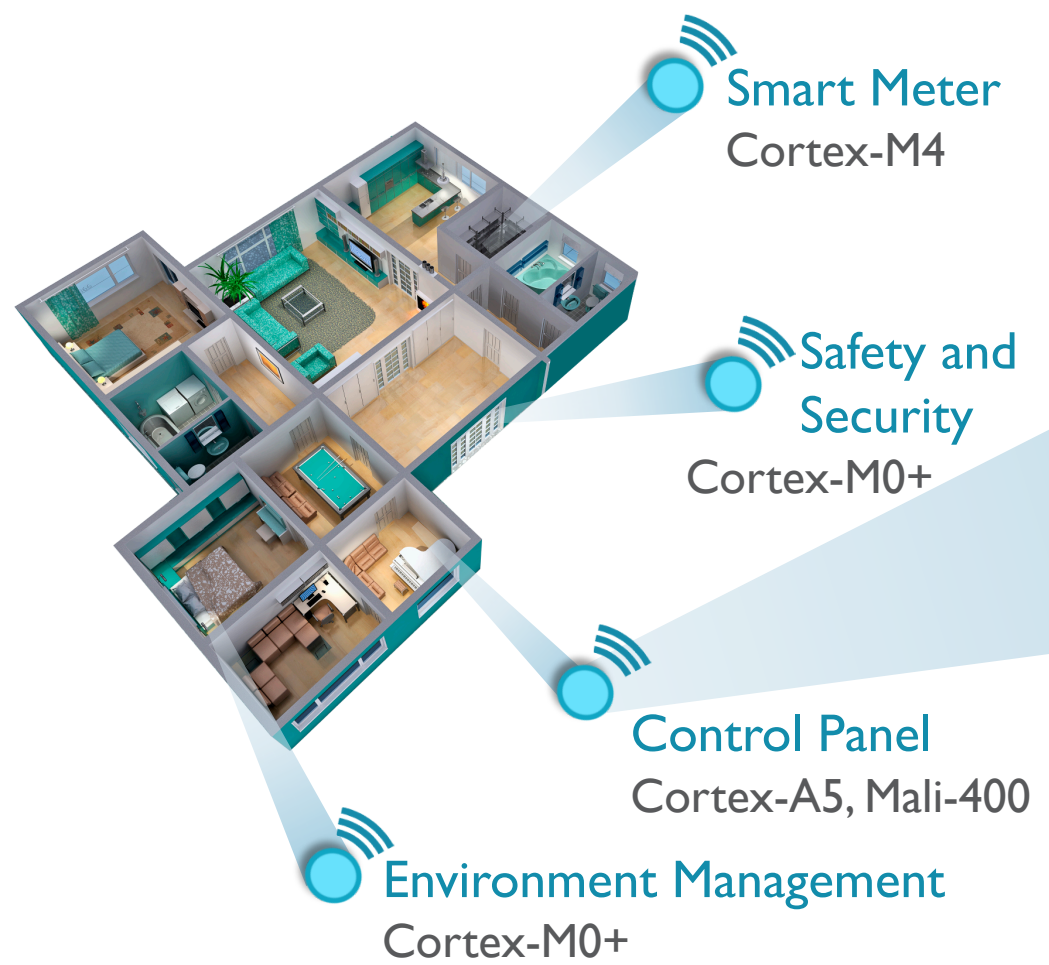

# Smart home Growth

- In 10 years 30% of broadband households will have a smart system
- Approximately 65% of households will have multiple systems by 2017.

Source: Strategy Analysis

Source: Strategy Analysis

- By 2017, revenues > US\$10 billion
- 2 controls on top: professionally-installed integrated entertainment and whole-home.

# Enabling Smarter Homes

Most integrated building management HMI solution

Trends Intuitive technology

Challenges Low system and maintenance costs