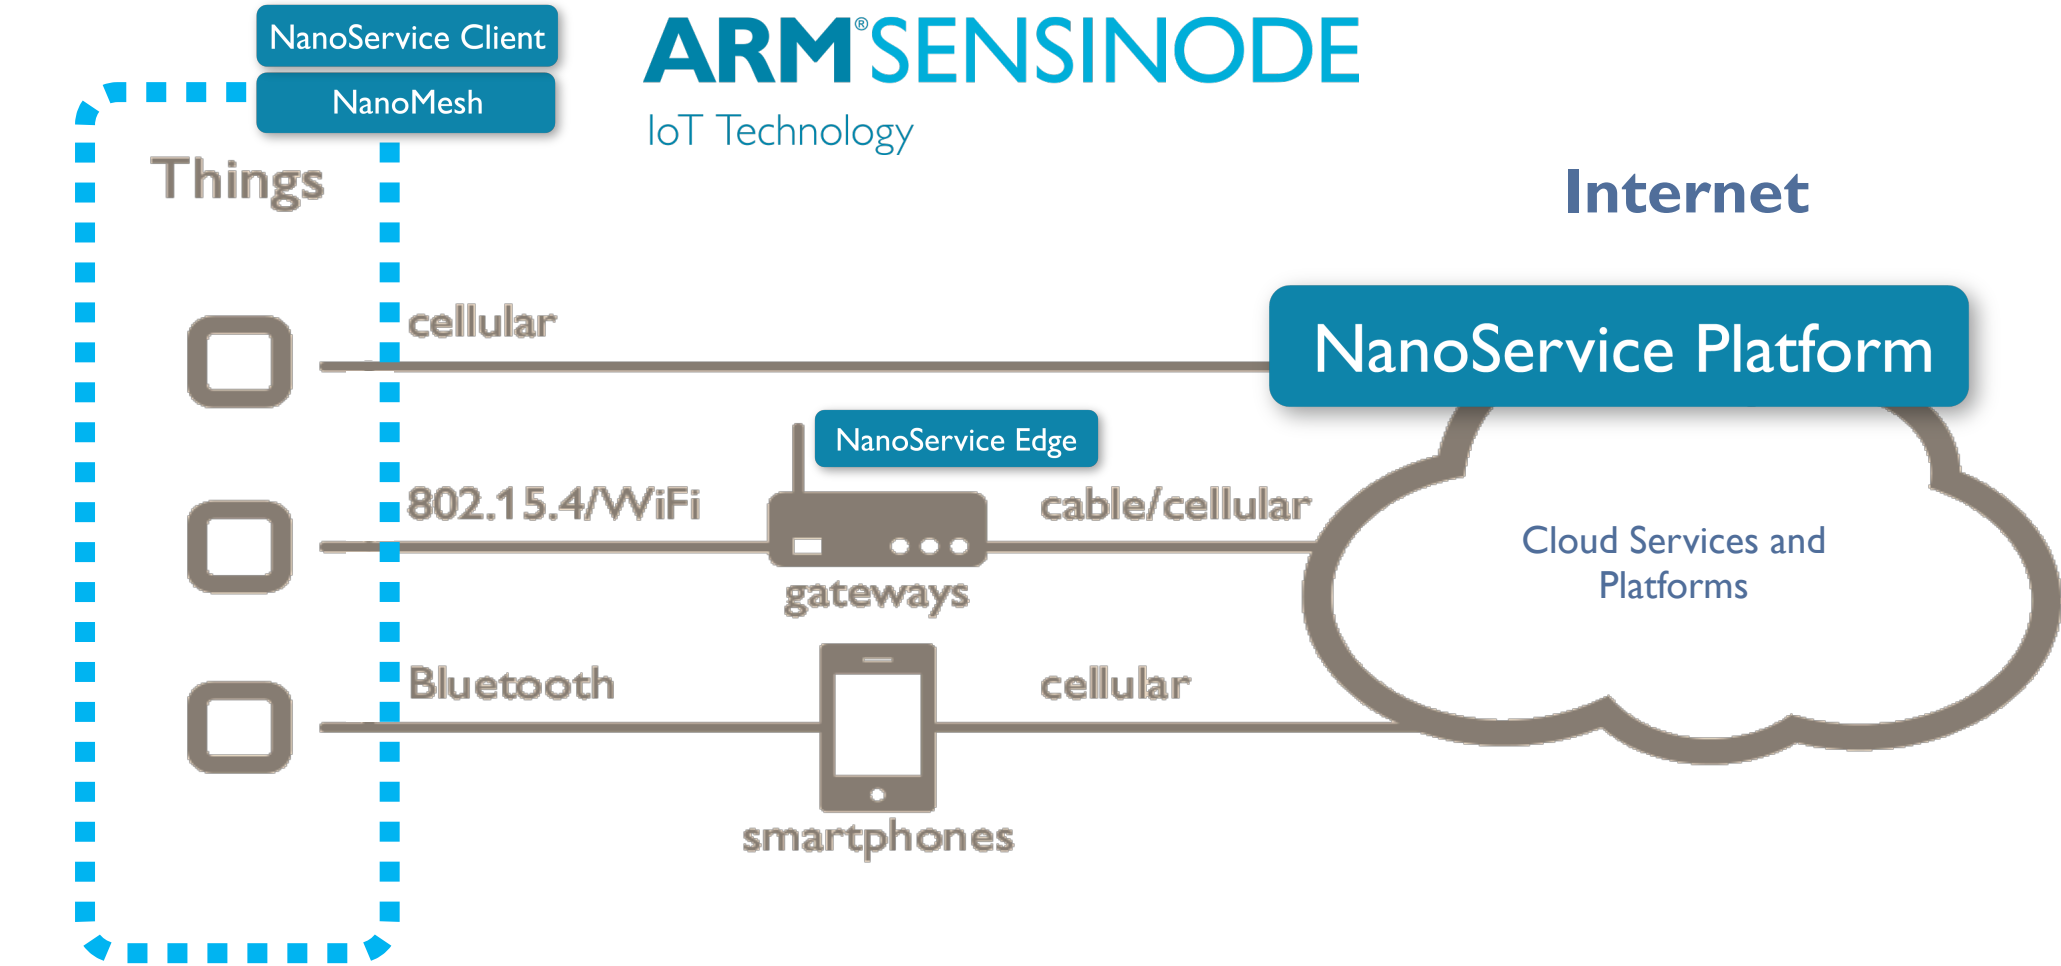

## ■ OMA / IPSO Alliance

- OMA Lightweight Device Management (Based on CoAP)
- IPSO Web Objects

## ■ ZigBee

- ZigBee IP - An open-standard 6LoWPAN stack for Home Area Networks
- ZigBee IP NAN – 6LoWPAN stack for Sub-GHz large area applications

## ■ OneM2M

- Ongoing work on M2M system standardization (CoAP, HTTP binding)

# Connecting Cortex-M Processors to the Cloud

**ARM<sup>®</sup> MMBED<sup>™</sup>**  
IoT Development Platform

**ARM<sup>®</sup> SENSINODE**  
IoT Technology