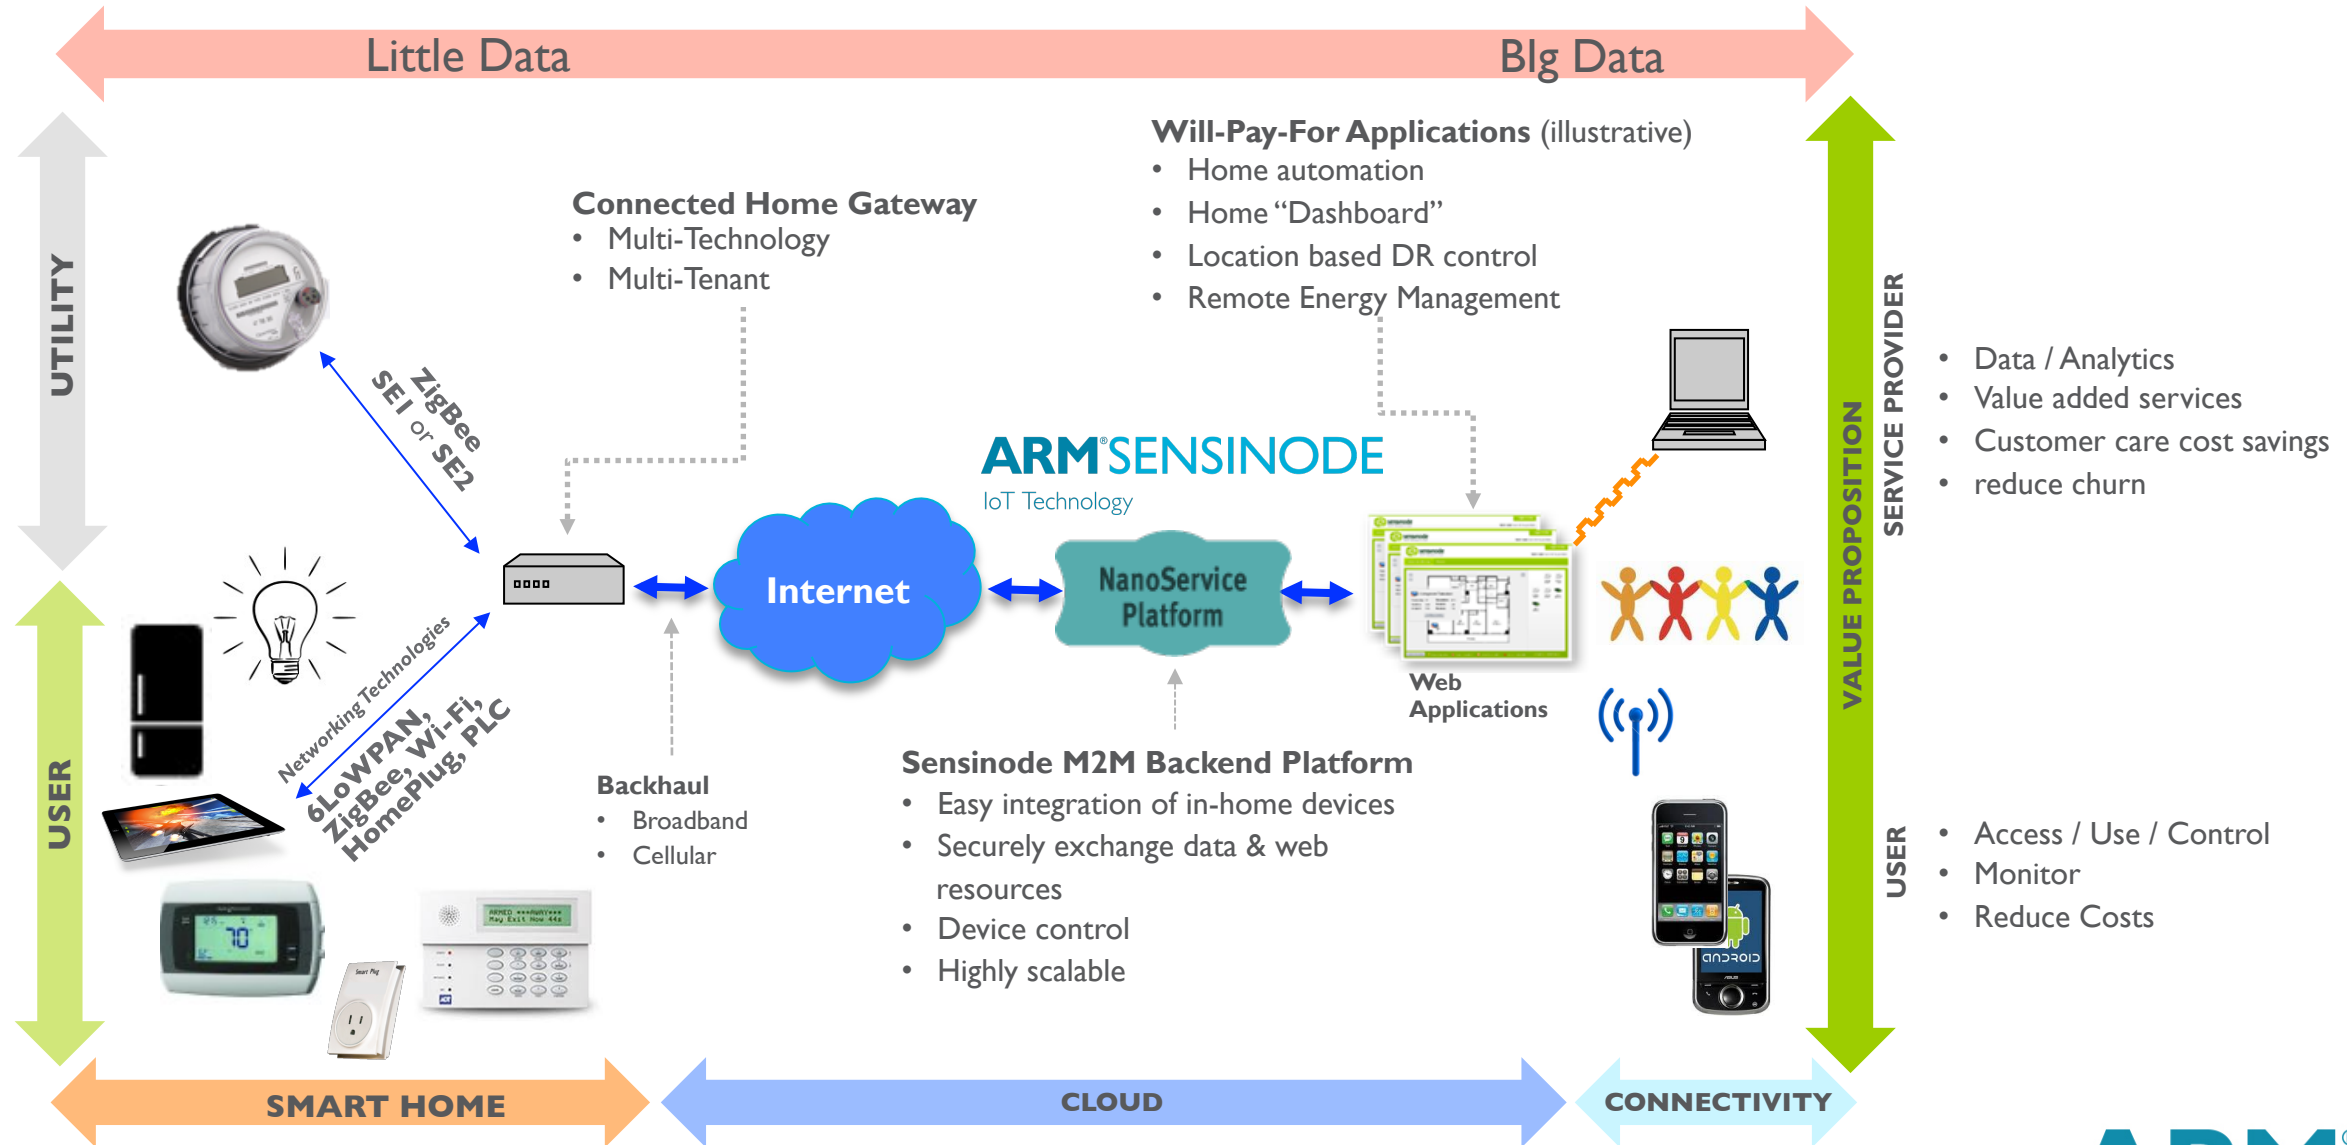

## ■ ZigBee

- ZigBee IP - An open-standard 6LoWPAN stack for Home Area Networks
- ZigBee IP NAN – 6LoWPAN stack for Sub-GHz large area applications

## ■ OneM2M

- Ongoing work on M2M system standardization (CoAP, HTTP binding)

# Connecting Cortex-M Processors to the Cloud

**ARM<sup>®</sup> MMBED<sup>™</sup>**  
IoT Development Platform

**ARM<sup>®</sup> SENSINODE**  
IoT Technology

# Cloud-based home/enterprise automation