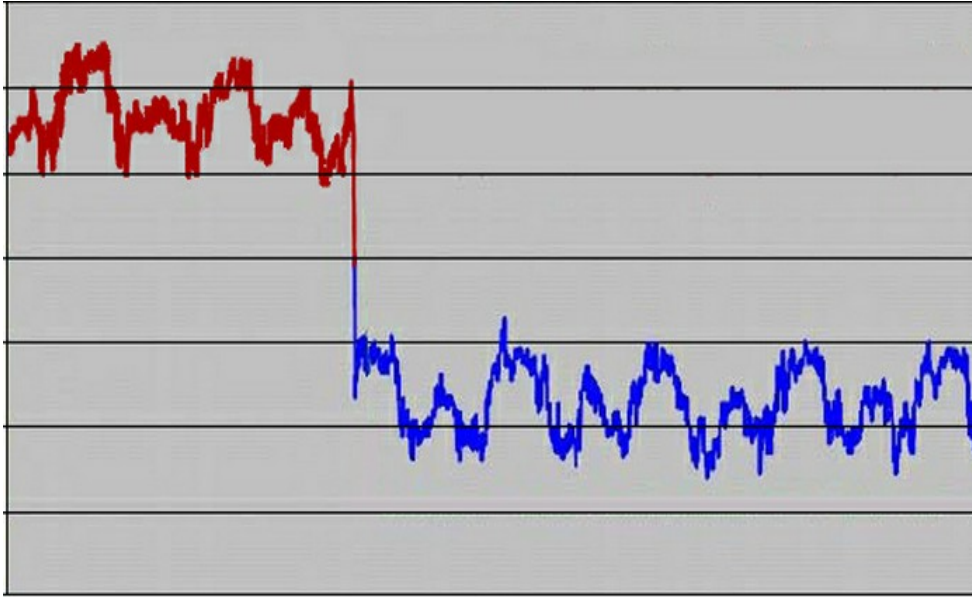

The European Market for Smart Meters Report, Sentec, 2012

Smart Home Energy Management

Low Power Design - Global Deployment

Voltage Rectification

Streetlight Revolution - EnLight

Technology to Improve Motor Efficiency

12:37pm

18c
soil temp

12c
soil temp

12c
soil temp

pool temp 26c

good luck today
mum x x

7:52am

brushing time
+ 10 credits